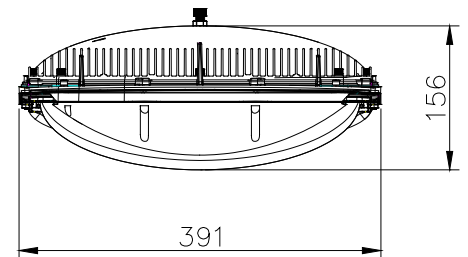

LMSL-904-1A

Specifications Street light

W

Eco-friendly product
No Mercury, No Lead (RoHS standard)

LED info.	Nichia
Input Voltage	90~240Vac (50~60Hz)
Lamp Flux	13,000±10%
Lamp Luminous Efficiency	>68 lm/W
Color Rendering Index	Ra>70
Input Power	190W±10%
PF (Power Factor)	>0.9
Color Temperature	5,000 K
Working Temperature	-20~40°C
Working Humidity	10% ~ 90% RH
Housing & Lampshade	Alluminum Alloy & PC
Net Weight	12.5kg±5%
IP Rating	IP 65
Working Life	>40,000 hrs
Figuration Size	907 x 391 x 155 mm