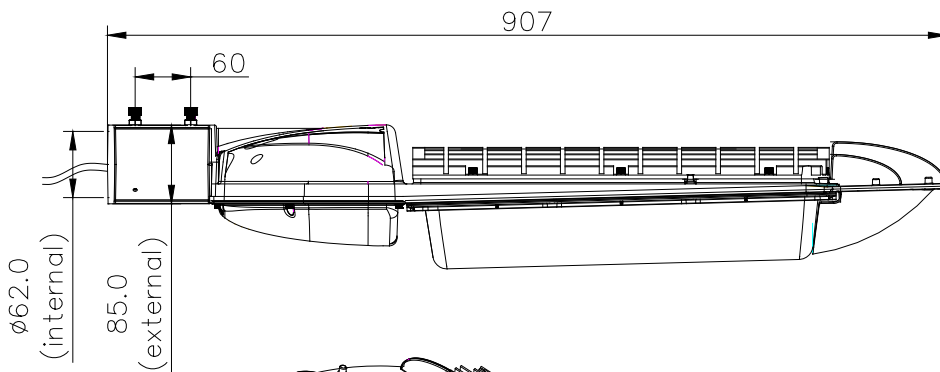

LMSL-904-1A

Specifications Street light

W

Eco-friendly product
No Mercury, No Lead (RoHS standard)

LED info.	Nichia
Input Voltage	90~240Vac (50~60Hz)
Lamp Flux	13,000±10%
Lamp Luminous Efficiency	>68 lm/W
Color Rendering Index	Ra>70
Input Power	190W±10%
PF (Power Factor)	>0.9
Color Temperature	5,000 K
Working Temperature	-20~40°C
Working Humidity	10% ~ 90% RH
Housing & Lampshade	Alluminum Alloy & PC
Net Weight	12.5kg±5%
IP Rating	IP 65
Working Life	>40,000 hrs
Figuration Size	907 x 391 x 155 mm